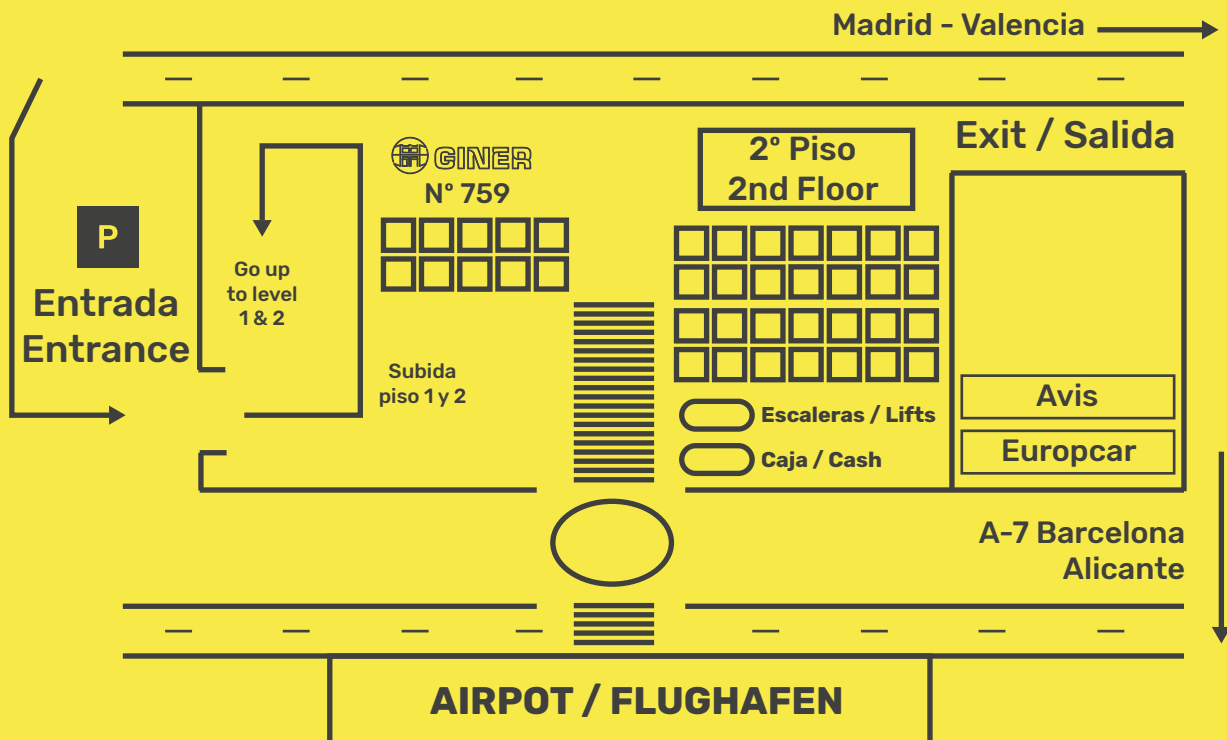

**GINER**  
RENT A CAR

**ARRIVALS**

**✈ Valencia Airport**

At Valencia, from now onwards your Giner-car will be in the main public-parking (P1), the one opposite to arrivals and departures terminal, on the 2nd floor (the top one), area colour blue, as close as possible to an old white Kangoo-car at bay n° 759.

On arrivals, please follow the "P" sign to get to the public car park. Take the lift one floor up and walk over the bridge in to public parking.

A member of Servirent staff, the firm who organize the work at the airport for us and also for other car-hire companies, will be waiting for you to hand over keys and parking ticket, which must be paid before leaving the car park. In case nobody were there just please wait, for sure they will come shortly.